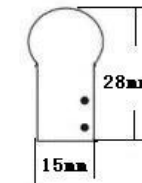

411 stands for Oct, Nov, Dec in year 2011

Diameter of Minimum circle

BASIC: 31*56MM

PRO: 31*60MM

MASTER: 35*70MM

Dimensions

Basic

Pro