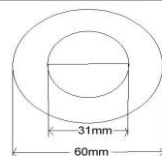

411 stands for Oct, Nov, Dec in year 2011

Diameter of Minimum circle

BASIC: 31*56MM

PRO: 31*60MM

MASTER: 35*70MM

Dimensions

Basic

Pro