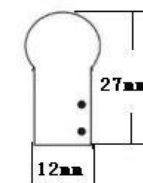

411 stands for Oct, Nov, Dec in year 2011

Diameter of Minimum circle

BASIC: 31*56MM

PRO: 31*60MM

MASTER: 35*70MM

Dimensions

Basic

Pro