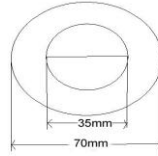

411 stands for Oct, Nov, Dec in year 2011

Diameter of Minimum circle

BASIC: 31*56MM

PRO: 31*60MM

MASTER: 35*70MM

Dimensions

Basic

Pro