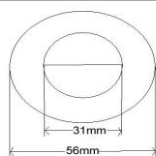

411 stands for Oct, Nov, Dec in year 2011

Diameter of Minimum circle

BASIC: 31*56MM

PRO: 31*60MM

MASTER: 35*70MM

Dimensions

Basic

Pro