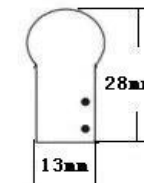

411 stands for Oct, Nov, Dec in year 2011

Diameter of Minimum circle

BASIC: 31*56MM

PRO: 31*60MM

MASTER: 35*70MM

Dimensions

Basic

Pro