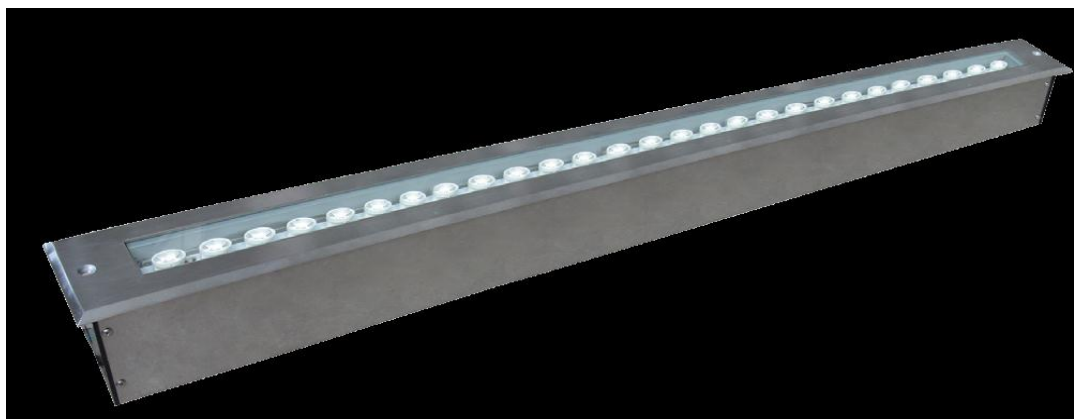

IG3053A

Features and Benefits

- Waterproof:

Anti-negative pressure power cable to prevent water entering..

- Mounting:

Underground installation.

- Quality components:

1.Integrated heating solution to guarantee the LED luminous efficiency and life span.

2.Imported silicon rubber material is adopted for waterproof gask

3.AC100~240V±10%; 50/60Hz

Technical Parameter

Product type	IG3053A
LED	LUMILEDS
Single LED Wattage	1W
LED life span and warranty	50,000 hours, 2 years warranty
LED Quantity	27 pcs
LED color (single color)	Red Amber Green Blue White Warm White
LED color (color changing)	Red, Green, Blue
Beam angle	15°, 25°, 40°, 60°, 4525 for RGB
Housing	6063 aluminium, stainless steel ring.
Glass material	15mm thickness tempered glass
Pre-set housing cover material	SUS304+ABS
Power input	DC36V
LED driver	350mA constant driver
Power consumption	36W
Anti-static	IEC61000-4 (Level 4)
Ingress protection	IP67
Classification	I (single color); III(color changing)
Power supply cable/Single cable	3x1.00mm ² rubber cable
Control	DMX512 Compatible (1990)
Ambient operating Temperature	-20°C to +55°C (Ta +10°C)
Net weight	7.2 Kg

Available beam angles:

Single color: 15°, 25°, 40°, 60°

RGB: 15°, 25°, 40°, 60°, 4525

Dimensions (mm)

Remarks:

1. Cut out: 1002x82 mm
2. Embedded parts must be buried in the corresponding installation of light.