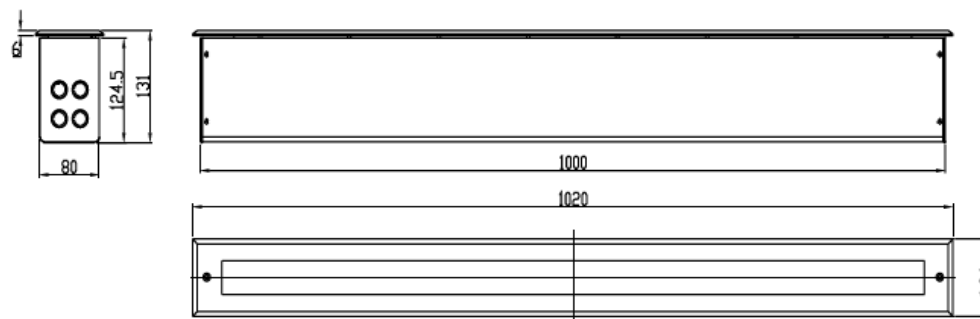

2.Imported silicon rubber material is adopted for waterproof gask

3.AC100~240V±10%; 50/60Hz

Technical Parameter

Product type	IG3053A
LED	LUMILEDS
Single LED Wattage	1W
LED life span and warranty	50,000 hours, 2 years warranty
LED Quantity	27 pcs
LED color (single color)	Red Amber Green Blue White Warm White
LED color (color changing)	Red, Green, Blue
Beam angle	15°, 25°, 40°, 60°, 4525 for RGB
Housing	6063 aluminium, stainless steel ring.
Glass material	15mm thickness tempered glass
Pre-set housing cover material	SUS304+ABS
Power input	DC36V
LED driver	350mA constant driver
Power consumption	36W
Anti-static	IEC61000-4 (Level 4)
Ingress protection	IP67
Classification	I (single color); III(color changing)
Power supply cable/Single cable	3x1.00mm ² rubber cable
Control	DMX512 Compatible (1990)
Ambient operating Temperature	-20°C to +55°C (Ta +10°C)
Net weight	7.2 Kg

Available beam angles:

Single color: 15°, 25°, 40°, 60°

RGB: 15°, 25°, 40°, 60°, 4525

Dimensions (mm)

Remarks:

1. Cut out: 1002x82 mm
2. Embedded parts must be buried in the corresponding installation of light.

System Control (single color)

Remarks:
 Maximum serial connective number of lights is 50PCS, new power cable is needed for over 50 PCS;

System Control (color changing)

Remarks:
 Maximum serial connective number of lights is 3PCS, new power cable is needed for over 3 PCS;