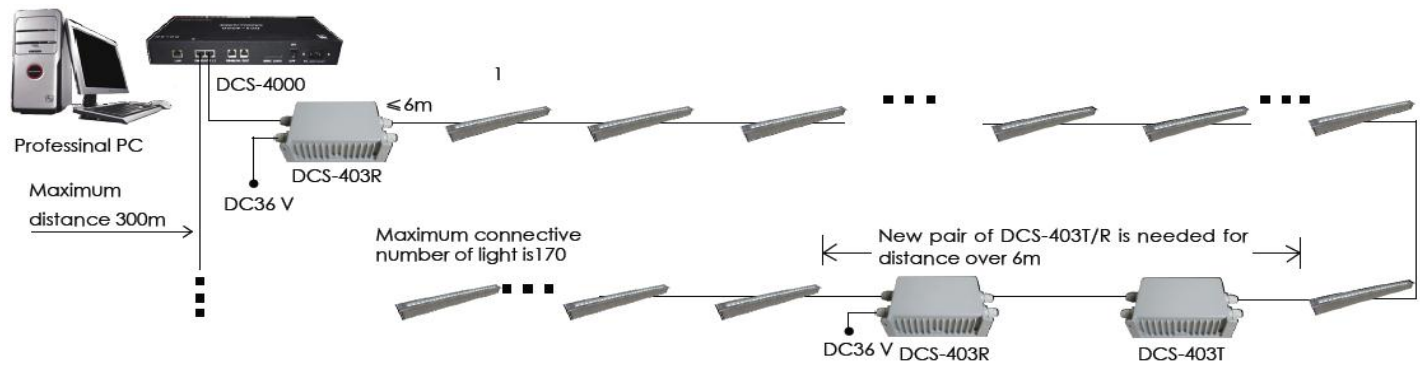

IG3053A

Features and Benefits

- Waterproof:

Anti-negative pressure power cable to prevent water entering..

- Mounting:

Underground installation.

- Quality components:

1.Integrated heating solution to guarantee the LED luminous efficiency and life span.

2.Imported silicon rubber material is adopted for waterproof gask

3.AC100~240V±10%; 50/60Hz

Technical Parameter

Product type	IG3053A
LED	LUMILEDS
Single LED Wattage	1W
LED life span and warranty	50,000 hours, 2 years warranty
LED Quantity	27 pcs
LED color (single color)	Red Amber Green Blue White Warm White
LED color (color changing)	Red, Green, Blue
Beam angle	15°, 25°, 40°, 60°, 4525 for RGB
Housing	6063 aluminium, stainless steel ring.
Glass material	15mm thickness tempered glass
Pre-set housing cover material	SUS304+ABS
Power input	DC36V
LED driver	350mA constant driver
Power consumption	36W
Anti-static	IEC61000-4 (Level 4)
Ingress protection	IP67
Classification	I (single color); III(color changing)
Power supply cable/Single cable	3x1.00mm ² rubber cable
Control	DMX512 Compatible (1990)
Ambient operating Temperature	-20°C to +55°C (Ta +10°C)
Net weight	7.2 Kg

Available beam angles:

Single color: 15°, 25°, 40°, 60°

RGB: 15°, 25°, 40°, 60°, 4525

Dimensions (mm)

Remarks:

1. Cut out: 1002x82 mm
2. Embedded parts must be buried in the corresponding installation of light.

System Control (single color)

Remarks:
 Maximum serial connective number of lights is 50PCS, new power cable is needed for over 50 PCS;

System Control (color changing)

Remarks:
 Maximum serial connective number of lights is 3PCS, new power cable is needed for over 3 PCS;